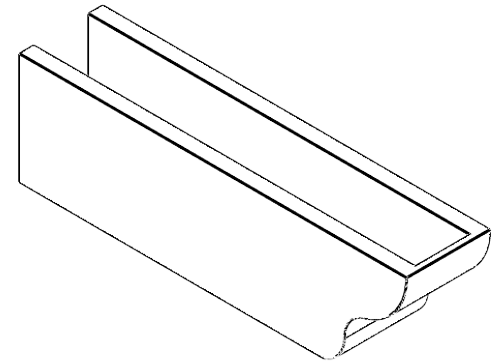

ITEM NUMBER: RFTURO060X08000X28000X008GRN00RCPR

6"W X 8"H X 28"L TIMBERTHANE ROUGH CEDAR GREENSBORO FAUX WOOD OPEN RAFTER TAIL, 8'L END, PRIMED TAN
28"

SIDE PROFILE

ISOMETRIC

FRONT PROFILE

GENERATED DATE : 03/02/2023

EKENA MILLWORK
2300 WEST MAIN ST.
CLARKSVILLE, TX 75426
TOLL FREE: 866-607-0453
WWW.EKENAMILLWORK.COM

NOTES

1. INSTALLATION TO BE COMPLETED IN ACCORDANCE WITH MANUFACTURER'S SPECIFICATIONS.
2. DRAWING MAY NOT BE TO SCALE
3. THIS DRAWING IS INTENDED FOR DESIGN AND PLANNING PURPOSES ONLY.
4. ALL INFORMATION CONTAINED HEREIN WAS CURRENT AT THE TIME OF DEVELOPMENT BUT MUST BE REVIEWED AND APPROVED BY THE PRODUCT MANUFACTURER TO BE CONSIDERED ACCURATE.
5. TIMBERTHANE ARCHITECTURAL PRODUCTS ARE MADE FROM HIGH DENSITY URETHANE AND COME FACTORY PRIMED