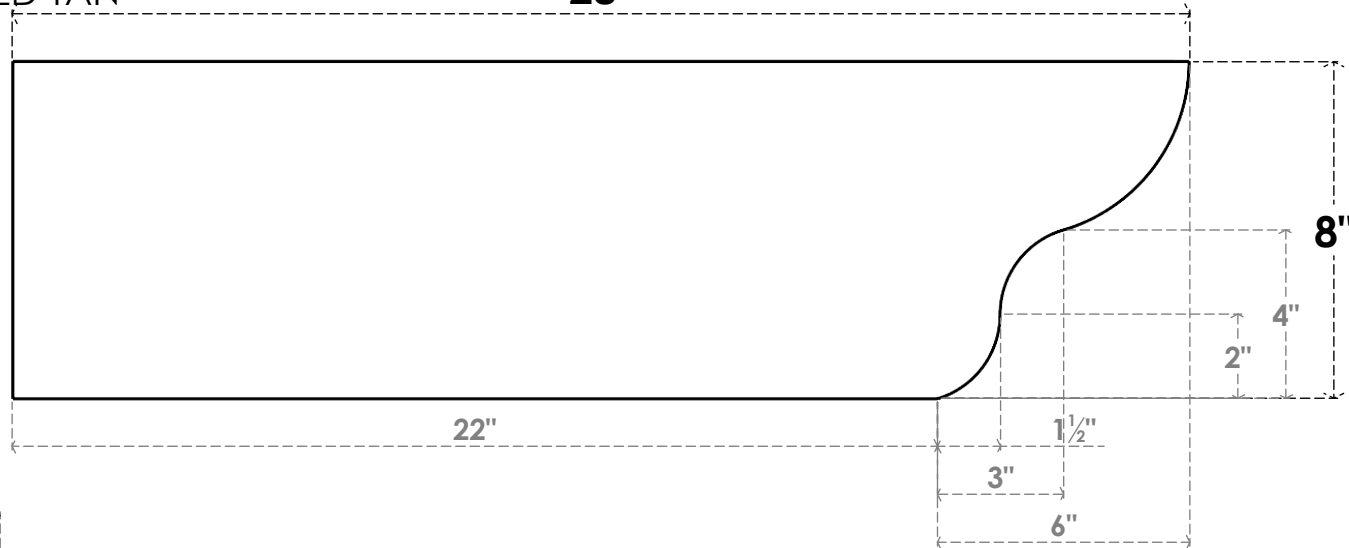

ITEM NUMBER: RFTURO060X08000X28000X008GRN00RCPR

6"W X 8"H X 28"L TIMBERTHANE ROUGH CEDAR GREENSBORO FAUX WOOD OPEN RAFTER TAIL, 8'L END, PRIMED TAN
28"

SIDE PROFILE

ISOMETRIC

FRONT PROFILE

GENERATED DATE : 03/02/2023