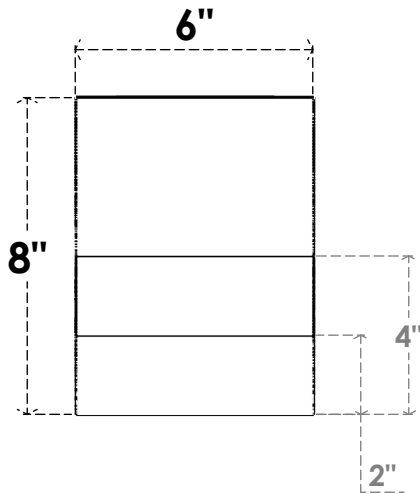

ITEM NUMBER: RFTURO060X08000X28000X008GRN00RCPR

6"W X 8"H X 28"L TIMBERTHANE ROUGH CEDAR GREENSBORO FAUX WOOD OPEN RAFTER TAIL, 8'L END, PRIMED TAN
28"

SIDE PROFILE

ISOMETRIC

FRONT PROFILE

GENERATED DATE : 03/02/2023